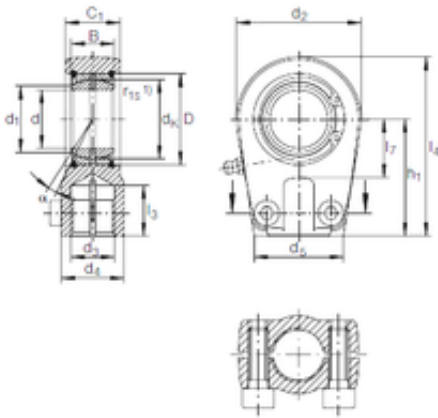

KOYO PRECISION AXLE CORP.

50 mm x 75 mm x 35 mm INA GIHRK 50 DO plain bearings

Bearing No. GIHRK 50 DO

GIHRK 50 DO Bearing 2D drawings and 3D CAD models

Size	50x75x35 mm
Bore Diameter	50 mm
Outer Diameter	75 mm
Width	35 mm
d	50 mm
D	75 mm
B	35 mm
d1	55,9 mm
d2	116 mm
d4	61 mm
dk	66 mm
h1	105 mm
Thread (G)	M45X1,5