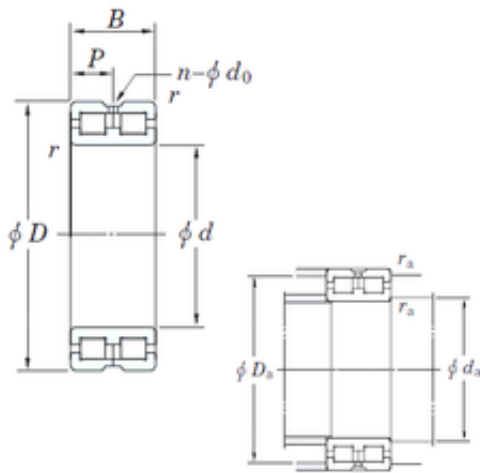

KOYO PRECISION AXLE CORP.

400 mm x 540 mm x 140 mm KOYO DC4980AVW cylindrical roller bearings

Bearing No. DC4980AVW

DC4980AVW Bearing 2D drawings and 3D CAD models

Size	400x540x140 mm
Bore Diameter	400 mm
Outer Diameter	540 mm
Width	140 mm
d	400 mm
D	540 mm
B	140 mm
C	140 mm
n	8 mm
p	70 mm
r min.	4 mm
da min.	418 mm
Da max.	522 mm
ra max.	3 mm
Weight	96,4 Kg
Basic dynamic load rating (C)	2 380 kN
Bearing No.	DC4980AVW
r(min)	4
Cr	2380
C0r	5990
S	- mm
P	70
n(qty)	8
do	8
da(min)	418

KOYO PRECISION AXLE CORP.

Da(max)	522
ra(max)	3
(Refer.)Mass(Fixed side)(kg)	96.4