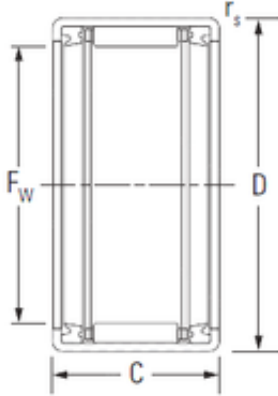

KOYO PRECISION AXLE CORP.

KOYO HK2820.2RS needle roller bearings

Bearing No. HK2820.2RS

Size	28x35x20 mm
Bore Diameter	28 mm
Outer Diameter	35 mm
Width	20 mm
Fw	28 mm
D	35 mm
C	20 mm
r5 min.	1 mm
Weight	0.042 Kg
Basic dynamic load rating (C)	15.9 kN
Basic static load rating (C0)	24.9 kN
Category	Roller Bearings
Inventory	0.0
Manufacturer Name	KOYO
Minimum Buy Quantity	N/A
Weight / Kilogram	0.033
EAN	0605790270024
Product Group	B04144

HK2820.2RS Bearing 2D drawings and 3D CAD models