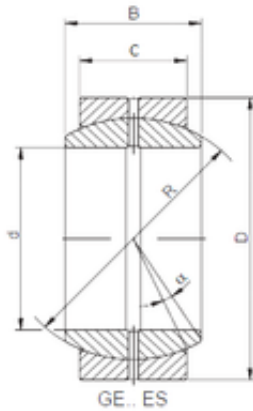

# KOYO PRECISION AXLE CORP.

25 mm x 42 mm x 20 mm Loyal GE 025 ES-2RS  
plain bearings

Bearing No. GE 025 ES-2RS

|                               |             |
|-------------------------------|-------------|
| Size                          | 25x42x20 mm |
| Bore Diameter                 | 25 mm       |
| Outer Diameter                | 42 mm       |
| Width                         | 20 mm       |
| d                             | 25 mm       |
| D                             | 42 mm       |
| B                             | 20 mm       |
| C                             | 16 mm       |
| R                             | 35,5 mm     |
| Angle                         | 7 °         |
| Weight                        | 0,11 Kg     |
| Basic dynamic load rating (C) | 48 kN       |

GE 025 ES-2RS Bearing 2D drawings and 3D CAD models