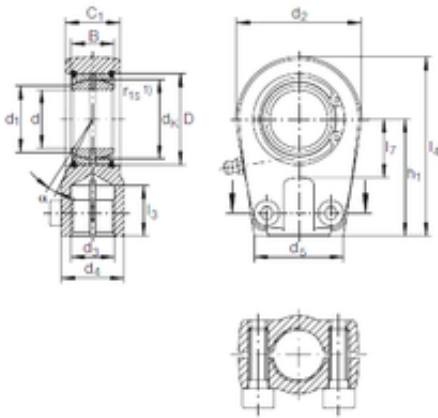

KOYO PRECISION AXLE CORP.

25 mm x 42 mm x 20 mm INA GIHRK 25 DO
plain bearings

Bearing No. GIHRK 25 DO

GIHRK 25 DO Bearing 2D drawings and 3D CAD models

Size	25x42x20 mm
Bore Diameter	25 mm
Outer Diameter	42 mm
Width	20 mm
d	25 mm
D	42 mm
B	20 mm
d1	29,3 mm
d2	56 mm
d4	25 mm
dk	35,5 mm
h1	50 mm
Thread (G)	M16X1,5