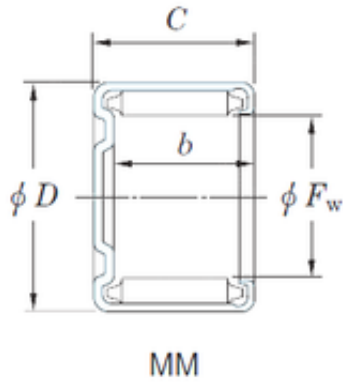

## KOYO 14MM2012 needle roller bearings

Bearing No. 14MM2012

Size	14x20x12 mm
Bore Diameter	14 mm
Outer Diameter	20 mm
Width	12 mm
Fw	14 mm
D	20 mm
C	12 mm
b	9,6 mm
Weight	0,012 Kg
Basic dynamic load rating (C)	9,15 kN
Basic static load rating (C0)	14,6 kN

14MM2012 Bearing 2D drawings and 3D CAD models