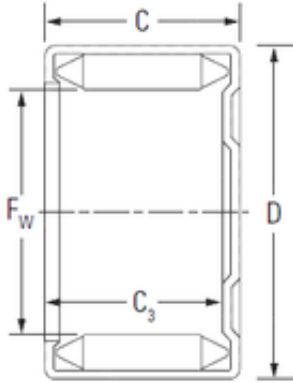

## KOYO DLF 14 12 needle roller bearings

Bearing No. DLF 14 12

Size	14x20x12 mm
Bore Diameter	14 mm
Outer Diameter	20 mm
Width	12 mm
Fw	14 mm
D	20 mm
C	12 mm
C1	9.7 mm
Weight	0.012 Kg
Basic dynamic load rating (C)	7.90 kN

DLF 14 12 Bearing 2D drawings and 3D CAD models