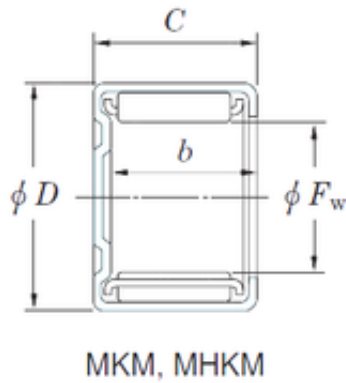

## KOYO 14MKM2012 needle roller bearings

Bearing No. 14MKM2012

Size	14x20x12 mm
Bore Diameter	14 mm
Outer Diameter	20 mm
Width	12 mm
Fw	14 mm
D	20 mm
C	12 mm
b	9,3 mm
Weight	0,011 Kg
Basic dynamic load rating (C)	6,1 kN
Basic static load rating (C0)	7,2 kN